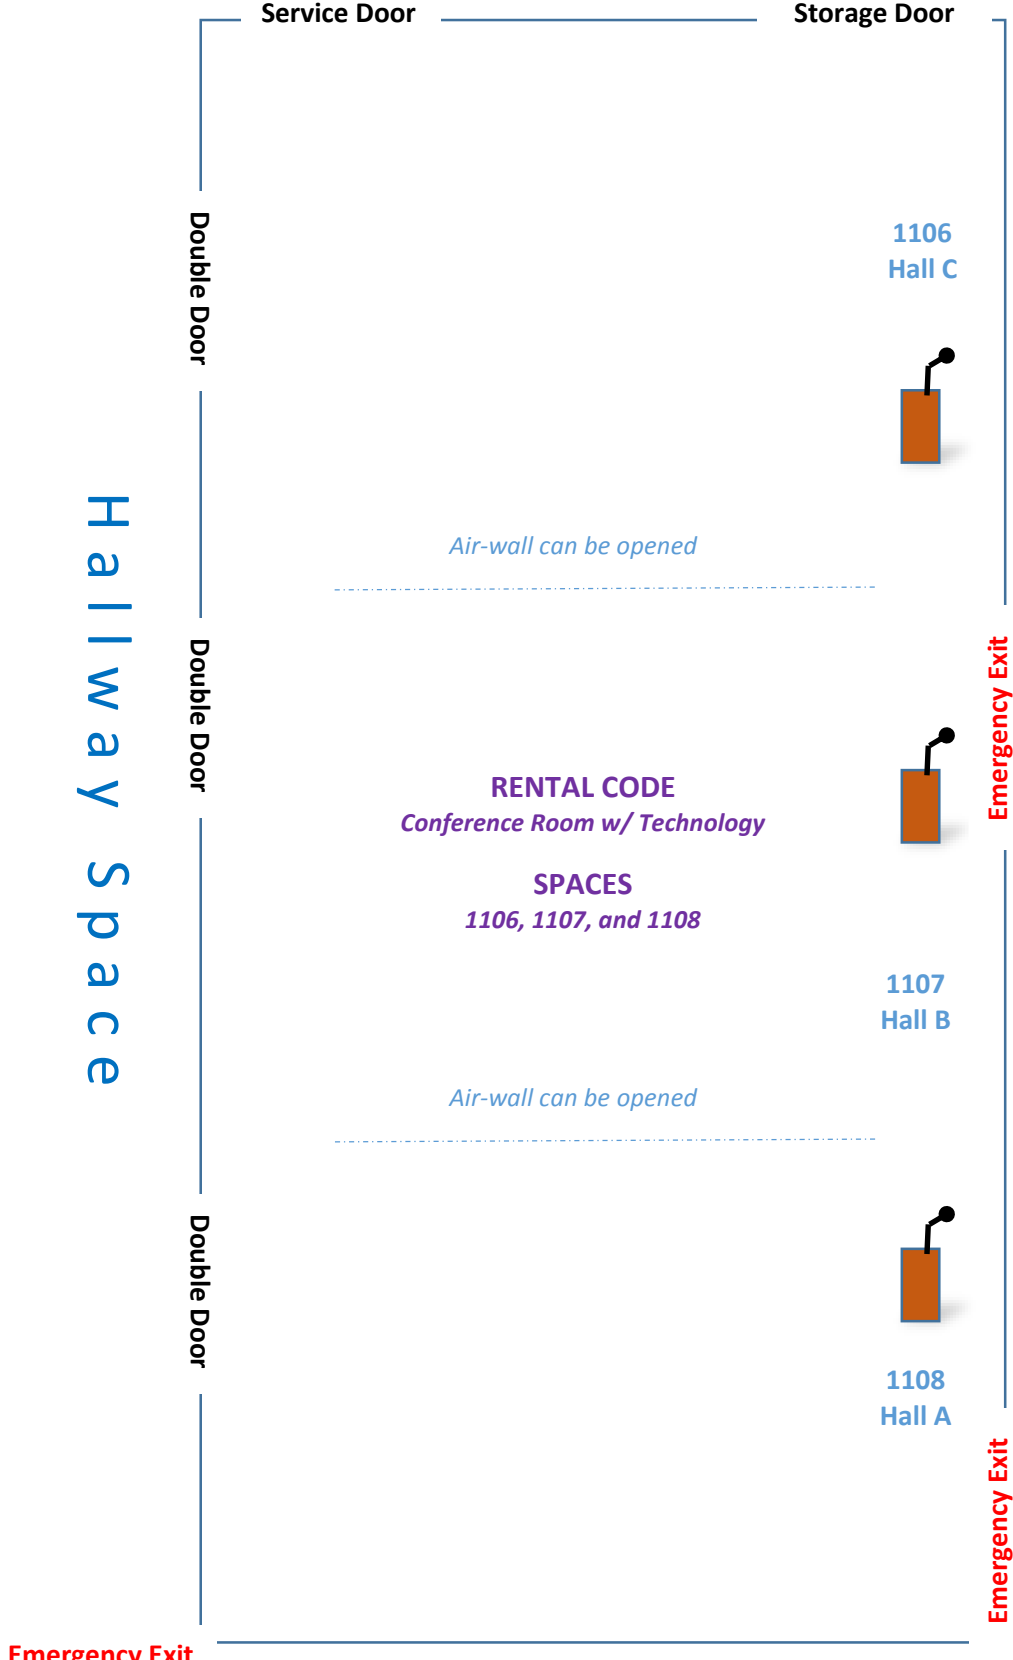

Meeting Room w/ Technology
1101
Capacity 25

Meeting Room w/ Technology
1102
Capacity 30

Meeting Room w/ Technology
1103
Capacity 50

Entrance
Space 1100
Exhibitor/
Reception Hallway

Coat Check 1113
Rental/Space Code: Office

Women's Restroom

Water

Men's Restroom

Service Personnel Only

Warming Kitchen
Washburne/
Taher Only
1105A

Service Corridor -
Wolcott
Alarmed Door

Conference Center Storage
Janitorial/Engineering
Services Access Only

Behind 1104
Storage

Auditorium 1104
Capacity 450
Mounted tablet type seating
Platform for presentation
No food or drinks allowed
Rental/Space Code: Conference Room w/ Technology

Entrance

1104
Emergency Exit
Alarmed Door

Emergency Exit
Alarmed Door
Jackson Street