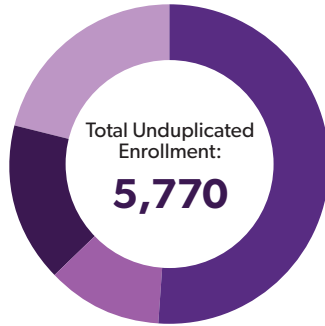

ABOUT OUR STUDENTS