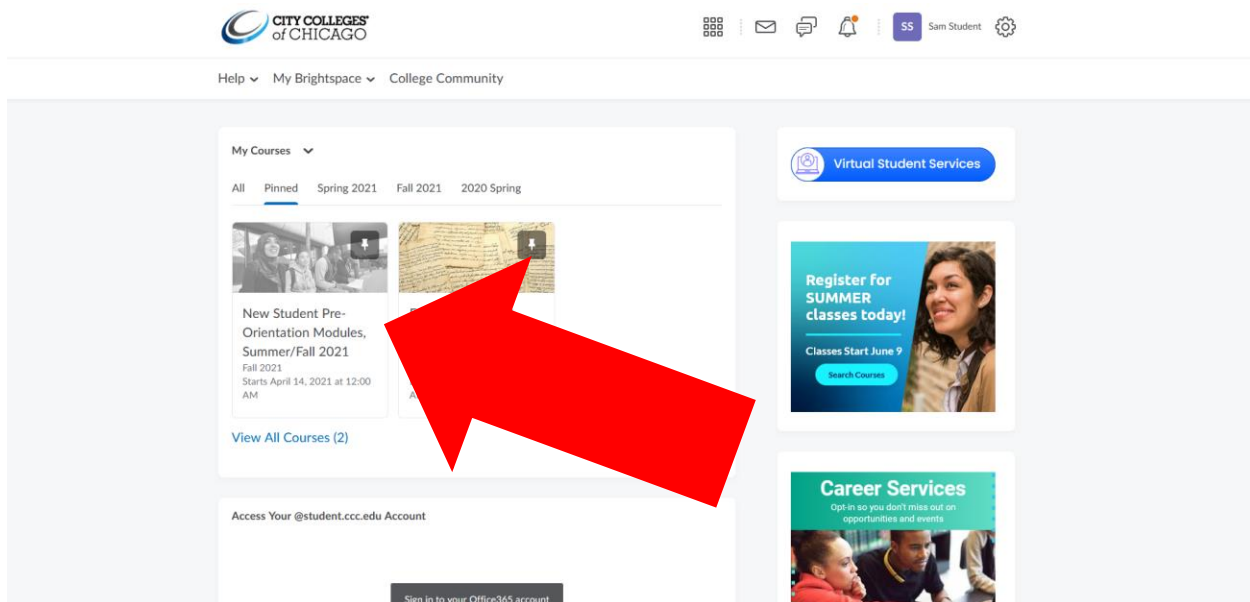

## How to Access the Online Pre-Orientation Modules in Brightspace

1. Login to the Student Portal (my.ccc.edu).
2. Navigate to **Brightspace** in the 'Quick Access' area.

3. Once in Brightspace, click on the "New Student Pre-Orientation Modules, Summer/Fall 2021" to enter the class.

4. When you get into the class, click "Content" along the top to begin.