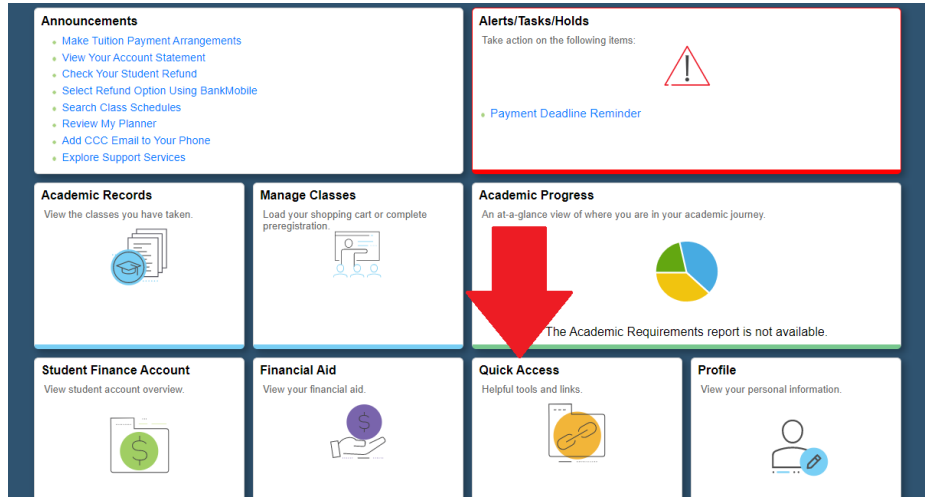

## How to Access the Online Pre-Orientation Modules in Brightspace

1. Login to the Student Portal (my.ccc.edu).
2. Navigate to **Brightspace** in the 'Quick Access' area.

3. Once in Brightspace, click on the "New Student Pre-Orientation Modules, Summer/Fall 2021" to enter the class.

4. When you get into the class, click "Content" along the top to begin.